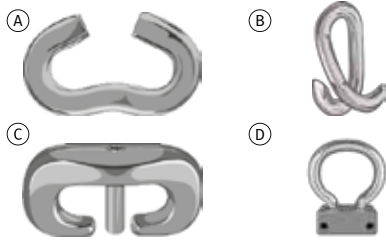

Repair kits

ITEM	PHOTO	DESCRIPTION	PACKAGE QUANTITY
1500005625	D	Open rings 8.00mm (7-8 mm chains)	2
1500001386	D	Repair links 12mm (10.00mm chains)	1
1500027657	C	Repair links with rivet (8.00mm chains)	1
1500035326	C	Repair links with rivet (10.00mm chains)	1
1500042012	B	Repair links 4.00mm (4.50mm chains)	40
1500042013	B	Repair links 5.00mm (5.50mm chains)	40
1500042927	A	Open links 4.50mm (galvanized) - 4.50mm chains	40
1500042928	B	Repair links 3.50mm (3.70mm chains)	40
1500042931	A	Open links 5.50mm (galvanized)	40
1500042932	A	Open links 7.00mm (galvanized)	30
1500042933	A	Open links 8.00mm (galvanized) - 8.00mm chains	30
1500042946	B	Repair links 7.00mm (7.00mm chains)	30
1500042947	B	Repair links 8.00mm (8.00mm chains)	30
1500042952	A	Open links 10.00mm (galvanized) - 10.00mm chains	10
1500042954	B	Repair links 10.00mm (10.00mm chains)	10

Elastic ends

ITEM	PHOTO	DESCRIPTION	PACKAGE QUANTITY
1500005136		Ending spring with hook - chains up to 7.00mm	5
1500035257		Ending spring with hook - chains up to 5.50mm	2